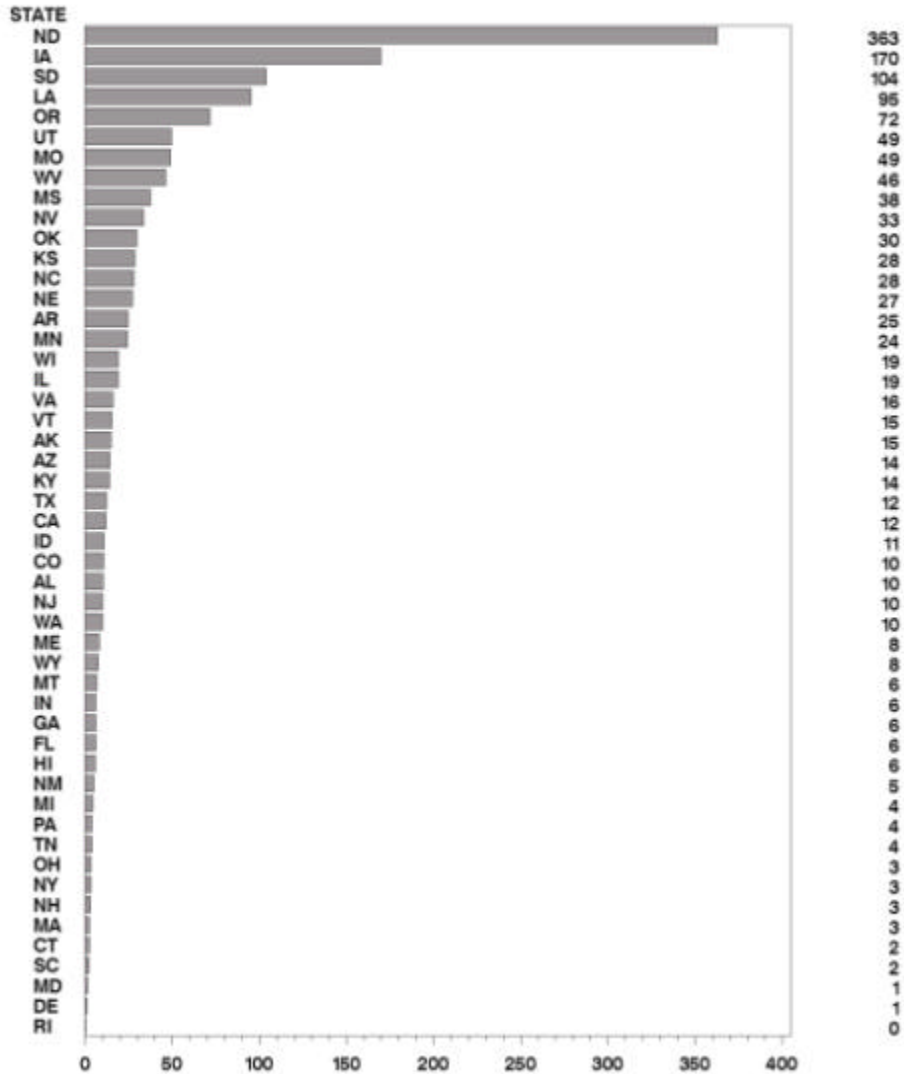

Average Annual Damage per Capita, 1983–99 (1995\$)

Figure 7-3. States ranked based on average annual flood damage per capita, 1983–1999.